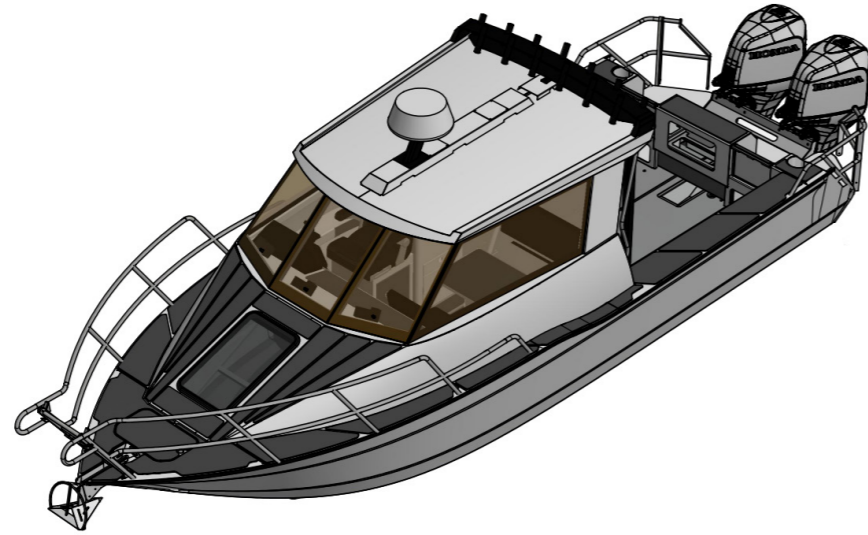

800 GAME FISHER

CE European CE Safety Rated

All our boats are safety certified to the European CE Safety Rating, globally the most strict safety standard and recognised in over 70 countries worldwide.

LOA 8000mm (excluding Outboard)

STANDARD SPECIFICATIONS

Overall length	8000mm	Water ballast	500L
Hull thickness	6mm	Dry hull weight	2000kg
Top side & cabin thickness	4mm	Deadrise	20°
Side thickness	4mm	Height on trailer (roof up)	3200mm
Recommended HP	300-450	Approx tow weight	3400kg
Under floor fuel tank	500L		
Beam	2700mm		

STANDARD FEATURES

- **Anti-Roll™** Stability Ballast Technology
- **Anti-Roll Lock™** Shut-off Gate for additional stability underway
- **Safety Buoyancy** Airtight Flotation Compartments
- **Tough Deck™** Super Rigid Hull Construction
- **Razortech™** Super Smooth Riding Hull
- Toughened tinted glass windscreen
- Alloy Rod holders (8)
- Boarding Ladder
- Navigation LED lights
- 3700GPH bilge pump
- 2x USB outlets
- Battery voltage readout
- Cabin squabs
- 6 fully welded stringers
- Drum Winch (Lone Star)
- Washdown Pump and coil hose
- Full paint, sides, cabin, topsides & transom
- Spray deflection chines
- Cup holders
- Grab rails - bow, side and stern
- Window Wipers on all 3 front windows
- Hydraulic Steering
- Fully welded tread plate floor
- Anchor locker
- Large forward tinted hatch
- Side storage shelves
- Full graphics
- Offshore transom with boarding platform
- Twin Walk Through Transom with plumbed Live Bait Tank
- Fully carpeted
- Dual Batteries, isolation switch & VSR
- Fuel filter and fuel line
- 115i VHF & 1.8M Aerial
- Surtees branded prop flag
- Bait station with 4 rod holders and drawer
- Table and seating on poart side in cabin
- Fusion Apollo Stereo & speakers
- Fridge under drivers seat
- Shade extension
- Sink in Cabin
- Trim Tabs (auto retract)
- Sleeping infills
- Diesel Cooker & Heater
- Sliding side windows
- 3x6 way backlit switch panels
- 2x IcyTek Eskys with Squabs
- Cabin, Floor and Roof light