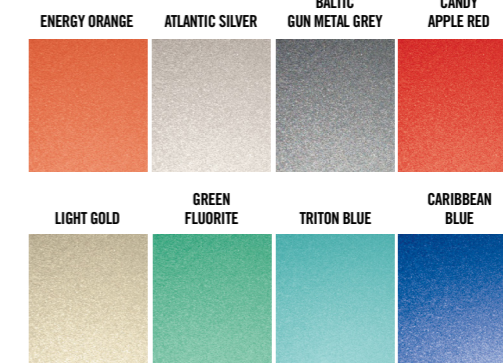

Offshore Transom with double walk through and two live bait tanks

YOUR SURTEES CAN BE PAINTED ANY COLOUR YOU CHOOSE.

Your Surtees can be painted any colour you choose. Just let your dealer know and we'll make it happen. If you don't have a colour in mind and are not sure where to start, see below for our range of most popular Surtees colours†.

And lots more – talk to your dealer or visit www.surteesboats.com

SOLID COLOURS

METALLIC COLOURS

FINISHING OPTIONS

The 800 Game Fisher is fully painted as standard.

You can choose between solid or metallic colours.

† Colours shown are an indication only and may differ. Please consult your Surtees Dealer for colour samples.