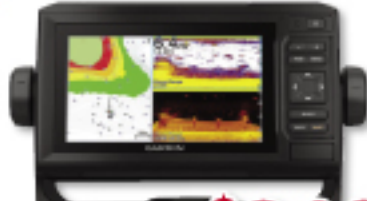

GARMIN

echoMAP UHD
65cv ClearVü™
Combo With
GT24UHD-TM
Transducer

•Preloaded AUS Map Plus Quickdraw Ready

$849