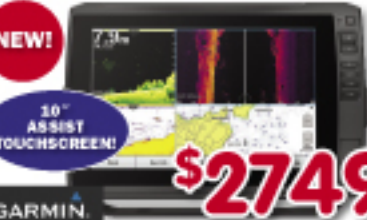

\$1699

NEW!

10" ASSESS
TOUCHSCREEN!

echoMAP Ultra 105sv SideVü™
Combo With GT56UHD-TM
 Transducer

•Ultra High Definition ClearVü™ & SideVü™ Scanning
 Sonar •Built-In Panoptix & LiveScope Support

\$2749

NEW!

echoMAP Ultra 125sv SideVü™
Combo With GT56UHD-TM
 Transducer

•12" Keypad Assist Touchscreen With Ultra High
 Definition ClearVü™ & SideVü™ Scanning Sonar
 •Built-In Panoptix & LiveScope Support

\$3699

FROM
\$48.99