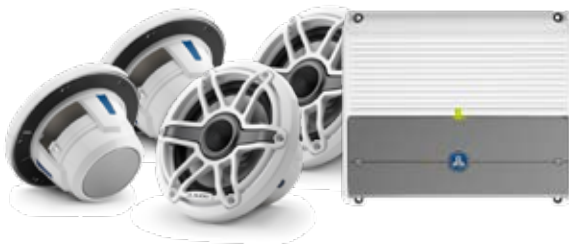

Audio option

6.5" M6 speakers with 4CH M400/4 amplifier
4x